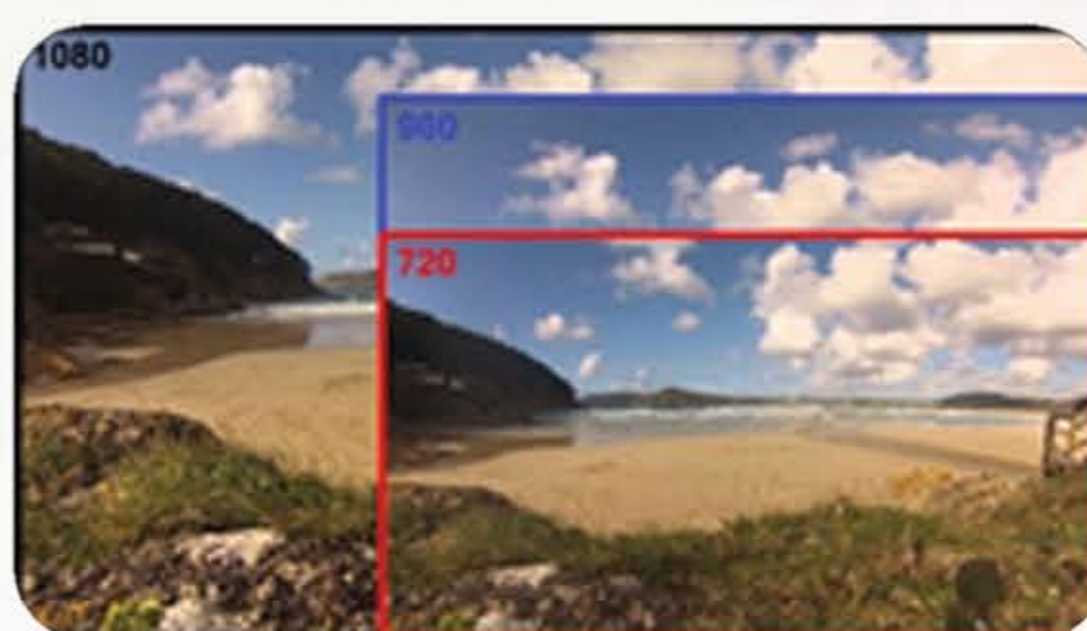

WWW.SGCCTV.COM.SG | TEL : 81985572
ENQUIRY@CHOICECYCLE.COM.SG

Model

4HD4

8HD8 16HD4

| | | |
|---------------------------|--|-------------------------------|
| Main Processor | Industrial Embedded Microprocessor | |
| Operation System | H.264 Embedded LINUX operating system | |
| Coding Resolution | 4CH 720P (1280x720) | 8CH 720P (1280x720) 16CH 720P |
| Video Frame | PAL: 25FP/S & 100FP/S | 200FP/S |
| Video Bit Rate | 512Kbps-4096Kbps, Customizable, Default to be 2048Kbps | |
| Stream Type | Video Streaming / Composite Stream | |
| Audio Coding | G.711, 8KHz, 16Bit (64Kbps) | |
| Input | 4CH BNC Port | 8CH BNC Port |
| Output | 1CH CVBS, 1CH VGA output, 1CH HDMI port | |
| Audio Input/Output | 4CH RCA Audio Input / 1CH RCA Audio Output | |
| Recording Mode | Automatic recording, Manual Recording, Motion Detection Recording, Alarm Recording | |
| Playback | 4CH Playback | 8CH Playback |
| Backup Mode | Mobile Hard Disk / U-Hard-Disk / Network | |
| Protocol | Support TCP/IP, UDP, RTP/RTSP, DHCP, PPPoE, DDNS, NTP etc. | |
| IE Control | With WEB Server to modify configuration parameters and remote control IE (P2P Cloud) | |
| Mobile Remote | Support IOS, Android, Blackberry, Symbian, Software . | |
| Internal HDD | Support 1 SATA port max 4TB // 16ch Support 2 HDD up to 8TB | |
| Network/USB | 1↑ RJ45 port, 100M E-internet Port ; 2PCS USB Port, RJ485 | |
| Others | DC12V, 15W (without HDD), 250mm×220mm×44mm | |