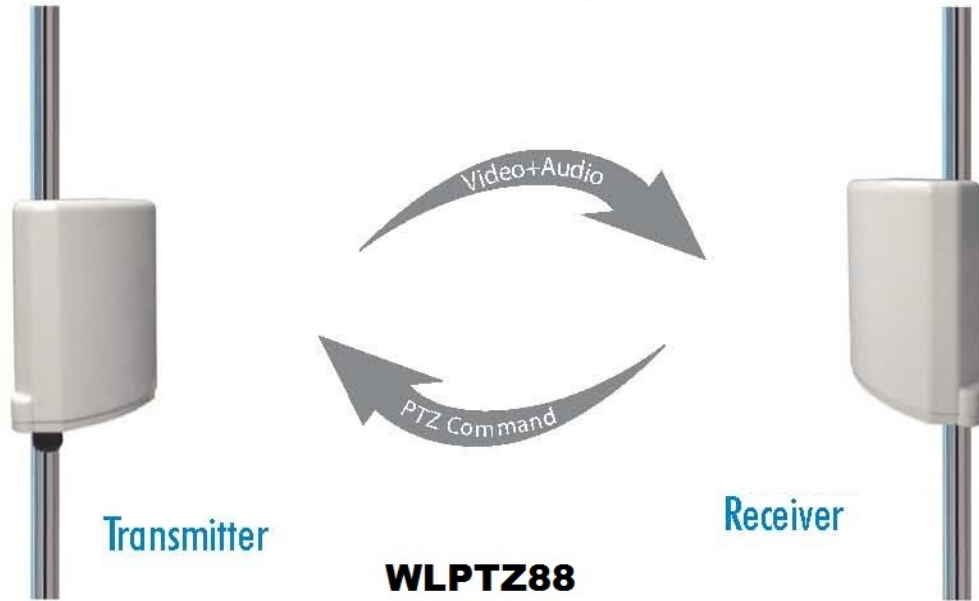

Cable-free for video/audio/data transmission

This wireless video transceiver is specially designed for outdoor wireless CCTV installation. Built-in high gain antenna with all-in-one compact weatherproof enclosure, providing excellent video quality transmitted without any delay. Suitable for parking lot, playground, swimming pool, ranch, farm, ..... etc.

## Features :

- Interference free
- Auto pairing with ID
- High resolution, real time wireless video, audio and data
- Simple installation and setup
- Long distance transmission
- Weatherproof

## Specification :

Tx / Rx	Transmitter	Receiver
Frequency Range	2400~2483 MHz	
Channel Switch	FHSS mode	
Video Signal	NTSC / PAL	
Modulation	16QAM	
Data Rate	Up to 12Mbps	
Video / Audio connector	BNC / RCA connector	
Output Power /Sensitivity	100 mW	-80dBm
Video Signal Level	1 Vp-p @ 75 ohm	1 Vp-p @ 75 ohm
Audio Signal Level	2.4 Vp-p @ 75 ohm	2.2 Vp-p @ 75 ohm
Supply Requirement	DC9~12V 300mA	DC9~12V 300mA
Baud Rate	1200,2400,4800bps	1200,2400,4800bps
Antenna	12dBi	12dBi
Enclosure	Weatherproof ABS	Weatherproof ABS
Dimension	192x186x74mm	192x186x74mm