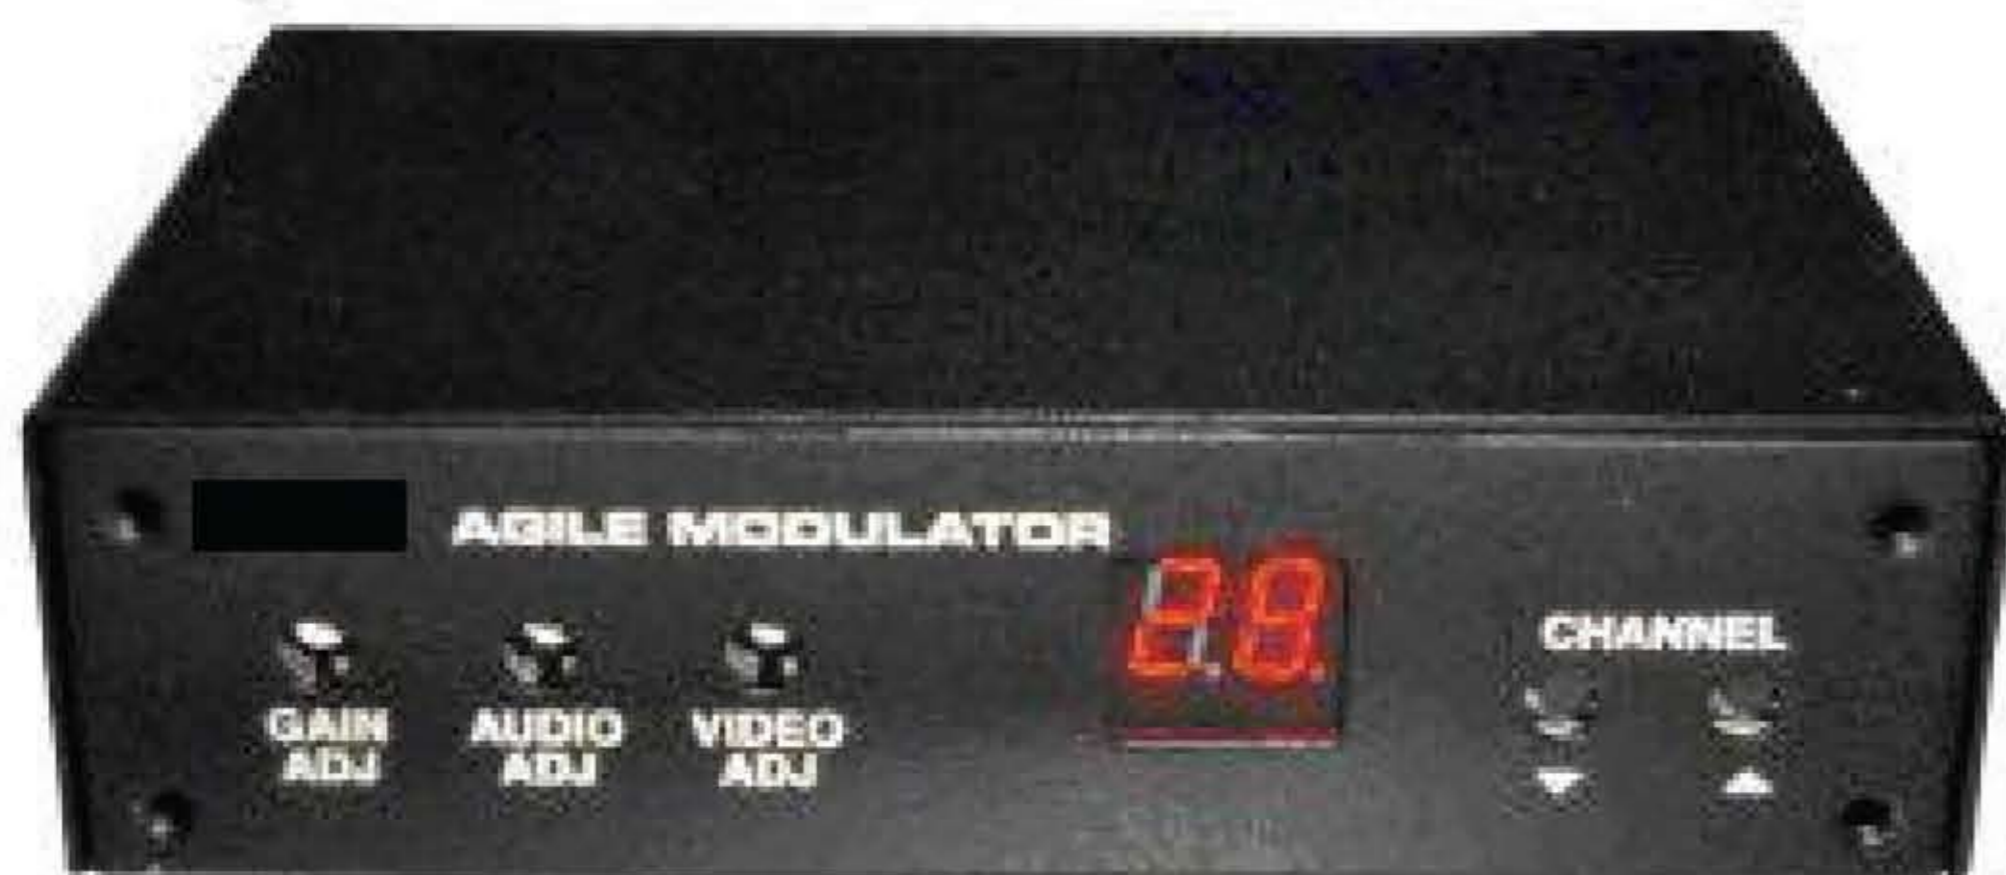

WWW.SGCCTV.COM.SG | TEL : 81985572
ENQUIRY@CHOICECYCLE.COM.SG
1 ROCHOR CANAL ROAD, SIM LIM SQUARE #02-08, SINGAPORE 188504

Camera Plus System

**Need to combine
2 ~ 32 Cameras into
ONE Coaxial Cable?**

- Multiple cameras 32 cameras are all-in-one coaxial cable
- Long distance 1000 meters without any difficulty
- Excellent quality Keep the video well as camera captured
- Easy installation Using one coaxial cable for all cameras
- Flexible application Existing cable is available
- Extending cameras Using exist cable doing cameras entended

System Specifications

Display Mode	Digital LED Channel Display
Input Frequency Range	CH1 ~ CH106 (48.25 ~855.25 MHZ).
Input Lever Range	-5 ~ +30 dpmw
Video Output Lever	1Vp-p ± 0.2Vp-p(75?).
Audio Output Lever	0.755Vp-p ± 0.2Vp-p (600).
Noise Figure	10 dB maximum.
Connector	One audio output, one video output, one RF input, all standard "F" female connector
Function Adjustable	Controls for video gain, audio gain on front panel.
Memory Function	Full channel memory during power interruptions
Power Requirements	AC9V/DC12V / 100mA
Power Consumption	1.5 Watts.