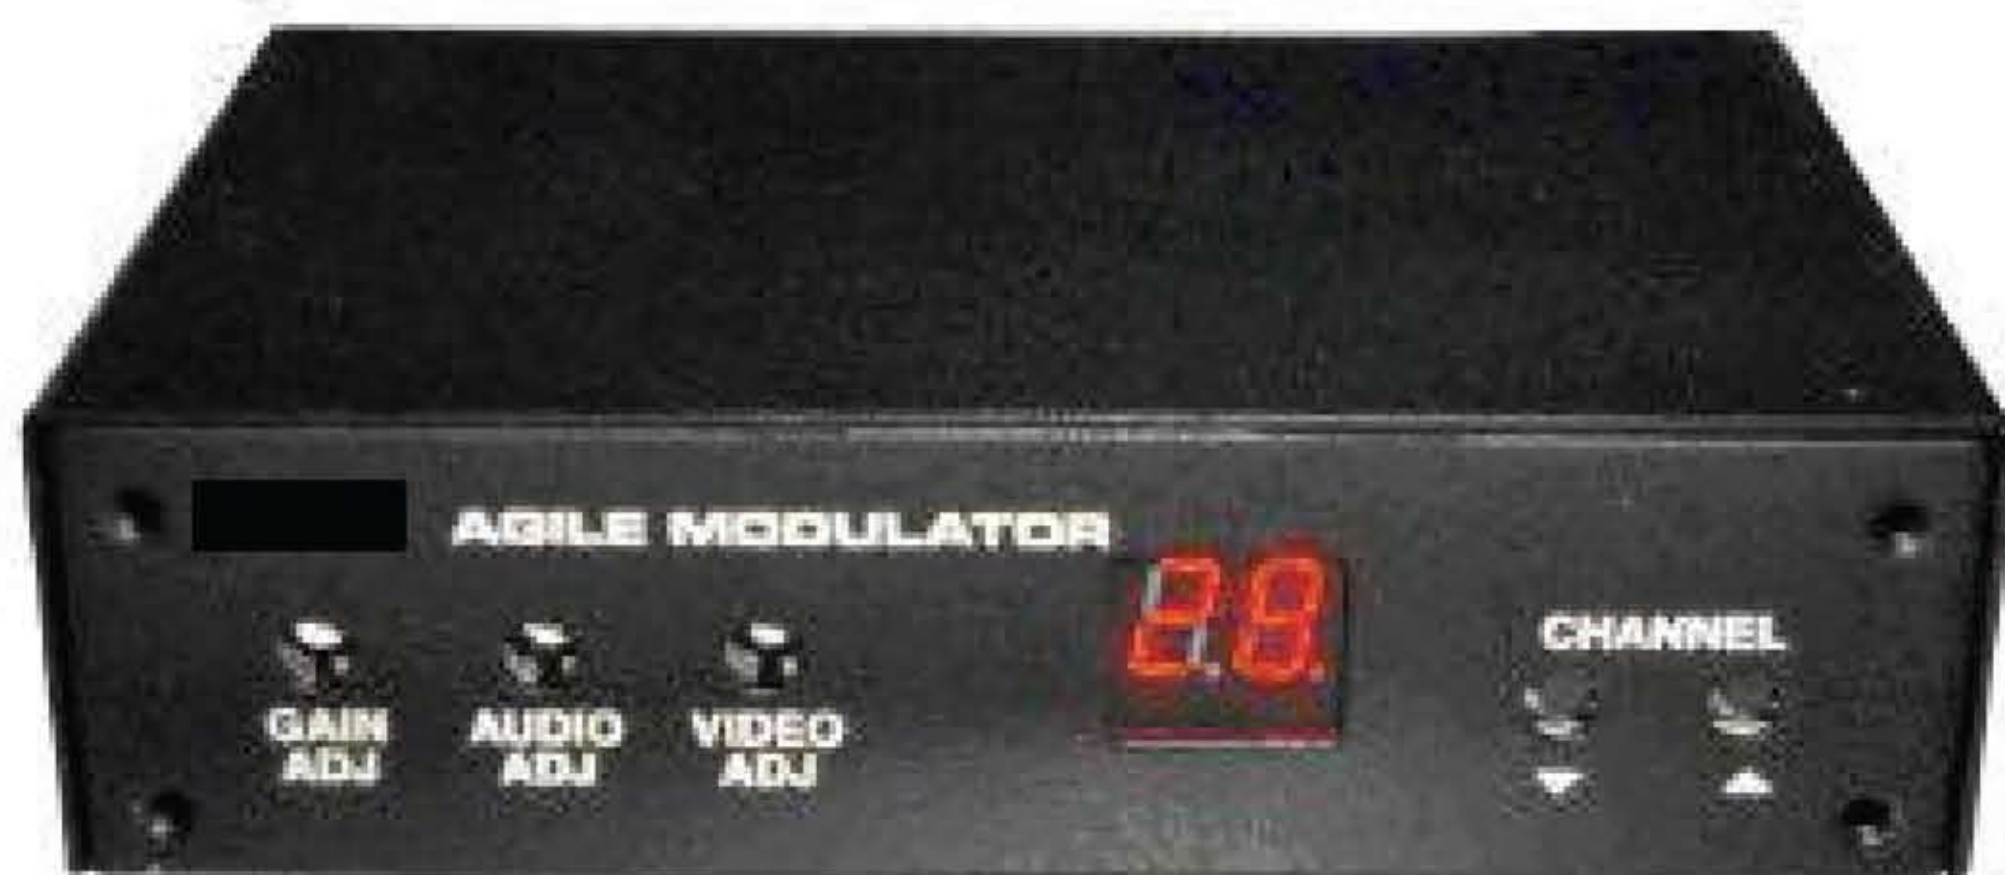

WWW.SGCCTV.COM.SG | TEL : 81985572
ENQUIRY@CHOICECYCLE.COM.SG
1 ROCHOR CANAL ROAD, SIM LIM SQUARE #02-08, SINGAPORE 188504

Camera Plus System

**Need to combine
2 ~ 32 Cameras into
ONE Coaxial Cable?**

- Multiple cameras 32 cameras are all-in-one coaxial cable
- Long distance 1000 meters without any difficulty
- Excellent quality Keep the video well as camera captured
- Easy installation Using one coaxial cable for all cameras
- Flexible application Existing cable is available
- Extending cameras Using exist cable doing cameras entended

System Specifications

Display Mode	Digital LED Channel Display
Input Frequency Range	CH1 ~ CH106 (48.25 ~855.25 MHZ).
Input Lever Range	-5 ~ +30 dpmw
Video Output Lever	1Vp-p ± 0.2Vp-p(75?).
Audio Output Lever	0.755Vp-p ± 0.2Vp-p (600).
Noise Figure	10 dB maximum.
Connector	One audio output, one video output, one RF input, all standard "F" female connector
Function Adjustable	Controls for video gain, audio gain on front panel.
Memory Function	Full channel memory during power interruptions
Power Requirements	AC9V/DC12V / 100mA
Power Consumption	1.5 Watts.