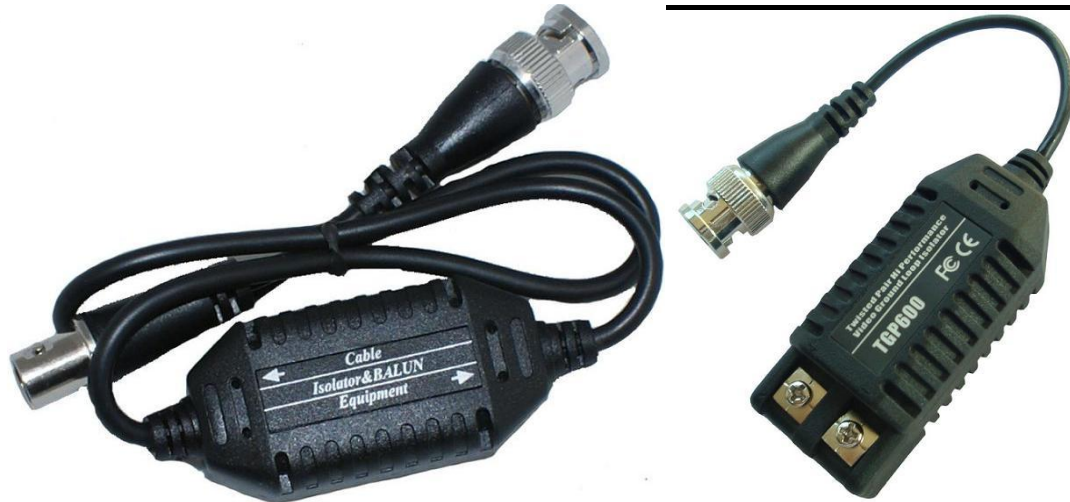

CCTV BNC / LAN SURGE STATIC ARRESTOR

\$19.90 SP1 / **\$23.90** SP1A / **\$38** LAN1 / **\$338** SP16

CCTV BNC / LAN INTERFERENCE ISOLATOR

Typical problems & results after fitting Video Choke

\$24.90 BNC EACH / **\$29.90** UTP PAIR