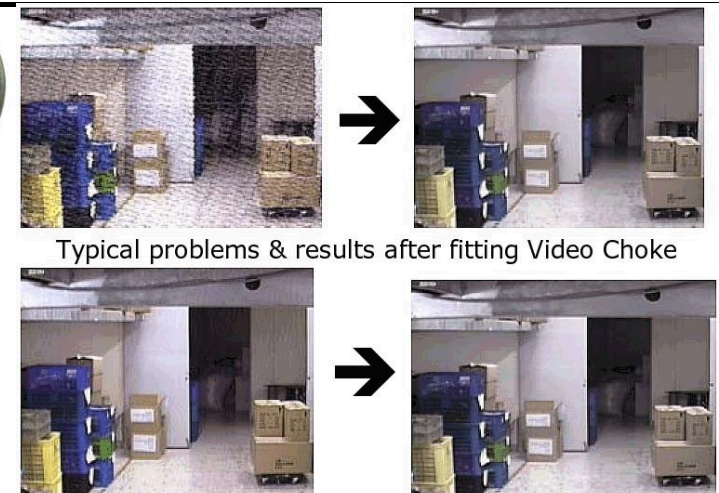

CCTV BNC / LAN SURGE STATIC ARRESTOR

\$19.90 SP1 / **\$23.90** SP1A / **\$38** LAN1 / **\$338** SP16

CCTV BNC / LAN INTERFERENCE ISOLATOR

Typical problems & results after fitting Video Choke

\$24.90 BNC EACH / **\$29.90** UTP PAIR