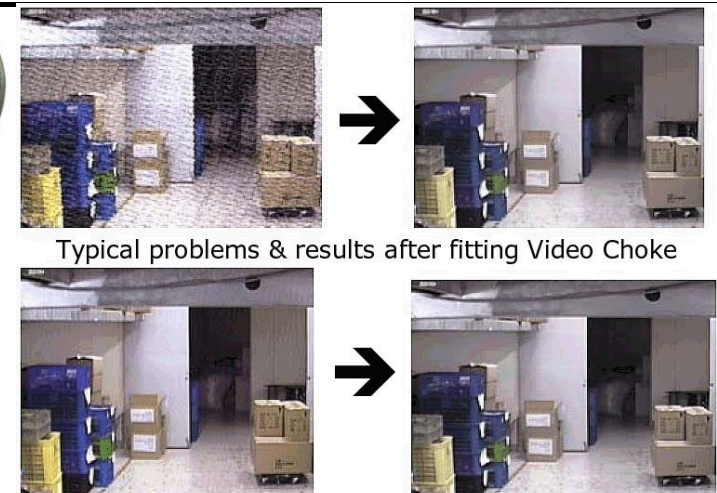

CCTV BNC / LAN SURGE STATIC ARRESTOR

\$19.90 SP1 / **\$23.90** SP1A / **\$38** LAN1 / **\$338** SP16

CCTV BNC / LAN INTERFERENCE ISOLATOR

Typical problems & results after fitting Video Choke

\$24.90 BNC EACH / **\$29.90** UTP PAIR