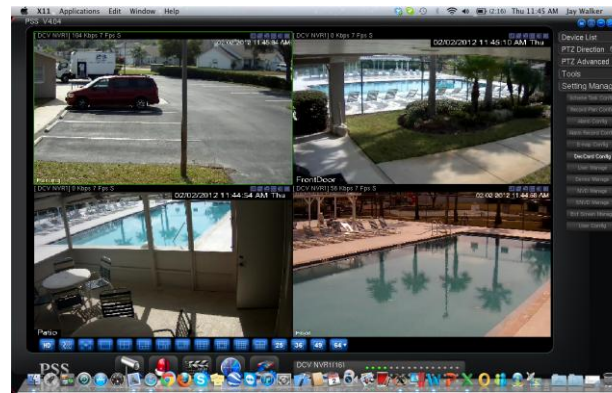

CHEAPEST 4ch, 8ch, 16ch, 32ch Real Time DVR

\$88.00 4ch / **\$188** 8ch / **\$288** 16ch / **\$388** 32ch

> 4 / 8 / 16 / 32 channel real time live view

> H.264 / MJPEG dual codec decoding

> VGA / BNC simultaneous video output